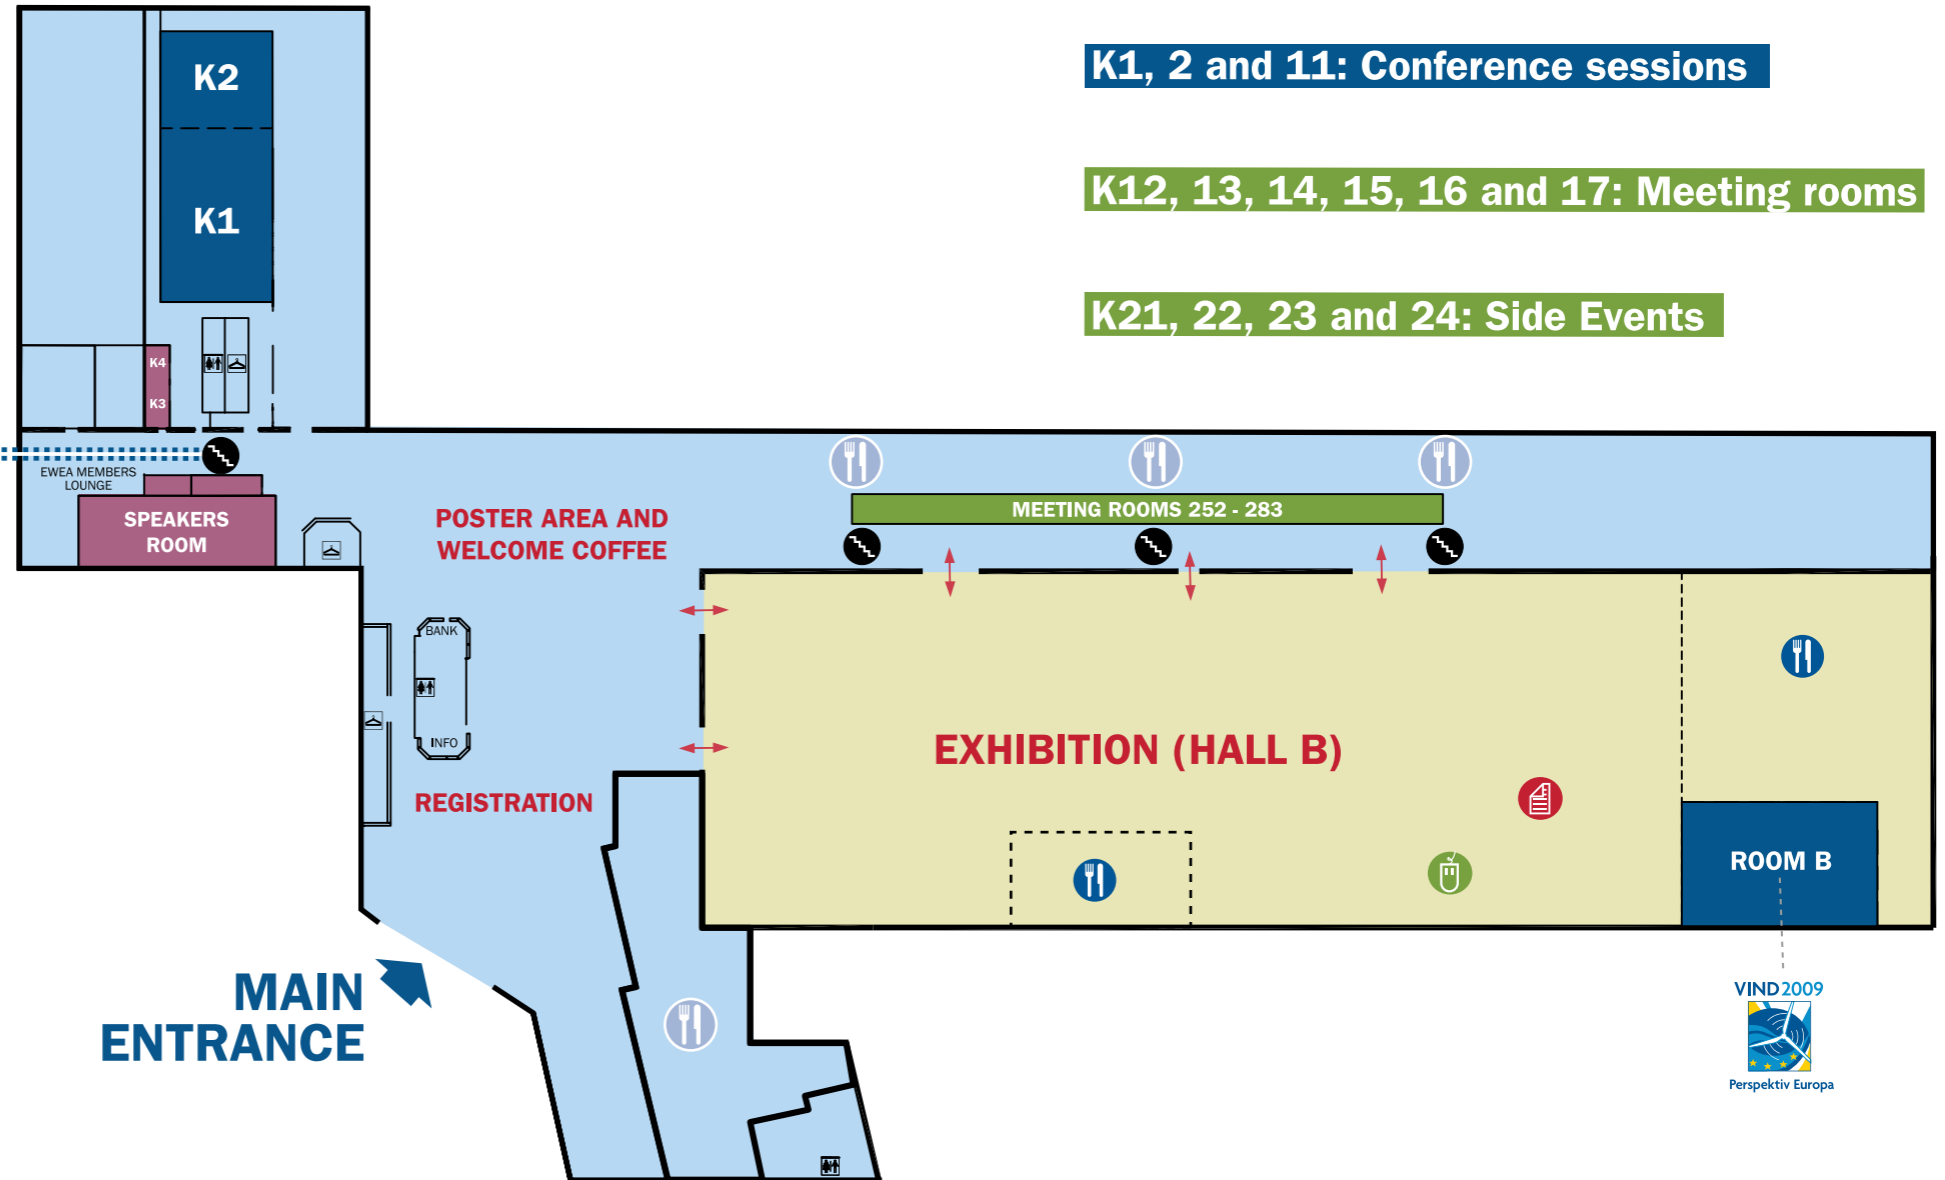

## FIRST FLOOR

## GROUND FLOOR

**K1, 2 and 11: Conference sessions**

**K12, 13, 14, 15, 16 and 17: Meeting rooms**

**K21, 22, 23 and 24: Side Events**

MÄSSVÄGEN

RICA HOTEL

Cyber Café

Media Point

Lunch area & Coffee Break:  
Conference Delegates &  
Exhibitors only

Restaurant